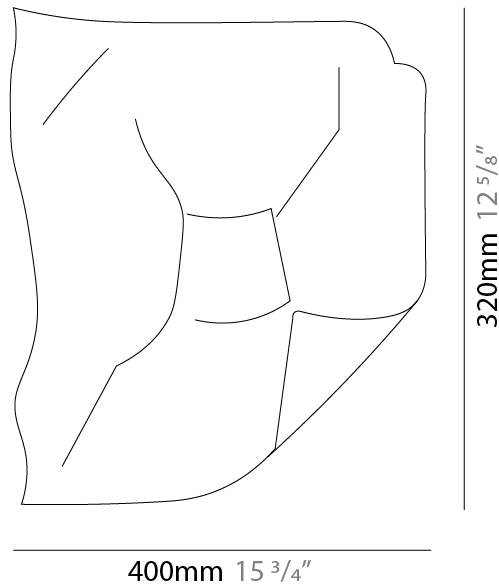

NON SO! SURFACE

D132143- _____
base number

1. To build a product code in our configurator select the specify button on the base model # product page
2. To build a manual product code on this datasheet choose from the options listed below in blue font and add the suffix to the base model #

GENERAL

Series: Non So!
Brand: Knikerboker
Division: Design
Mounting Type: Surface
Mounting Location: Ceiling
Subcategory: Ambient

PHYSICAL

Shape: Square
Length (mm): 320
Length (in): 12 ⁵/₈
Height (mm): 400
Height (in): 15 ³/₄
Extension (mm): 160
Extension (in): 6 ⁵/₁₆
Light Distribution: Indirect
Fixture Finish: EWH / EBK / MAN / COF / PRD / SLF / GLF / CLF / BRL / EWS / EWG / EWC / EWR / EBS / EBG / EBC / EBC / EBB / MAS / MAD / MAC / MAB / COS / CGO / CCL / CBL / PRS / PRG / PRC / PRB
Fixture Material: Metal

ELECTRICAL

Lamp Type: LED
Input Wattage (W): 10.5
Total Output Wattage (W): 10
Dimming: Tri-Mode (Non-Dimming and Phase Dimming (120Vac only) and 0-10V Dimming)
Driver Included: Yes
Driver Location: Integrated
Driver Type: Constant Current - Universal
Driver Class: Class 2
Input Voltage (V): 120 - 277
Constant Current (MA): 250
Upon Request: 0-10Vdc dimming / Phase dimming @120Vac / Non-dimming 120/277Vac

LED

Number of LEDs: 1
Color Temperature (°K): 3000
Max. Delivered Lumen (lm): 1100
CRI: >85 CRI
Lamp Life (hrs): 50000

OPTICAL

RATINGS AND CERTIFICATIONS

Certified By: Certified for North American Standards
IP rating: IP20