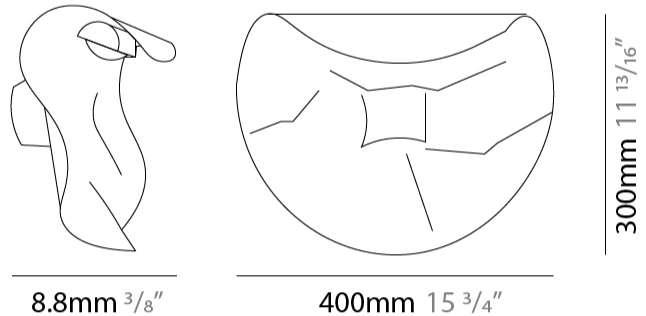

PROJECT _____
TYPE _____
SPECIFIER _____
QUANTITY _____
DATE _____

NON SO! SURFACE

D132134- _____
base number

1. To build a product code in our configurator select the specify button on the base model # product page
2. To build a manual product code on this datasheet choose from the options listed below in blue font and add the suffix to the base model #

GENERAL

Series: Non So!
Brand: Knikerboker
Division: Design
Mounting Type: Surface
Mounting Location: Wall
Subcategory: Ambient

PHYSICAL

Shape: Abstract
Length (mm): 400
Length (in): 15 ³/₄
Height (mm): 300
Height (in): 11 ¹³/₁₆
Extension (mm): 180
Extension (in): 7 ¹/₁₆
Light Distribution: Indirect
Fixture Finish: EWH / EBK / MAN / COF / PRD / SLF / GLF / CLF / BRL / EWS / EWG / EWC / EWR / EBS / EBG / EBC / EBC / EBB / MAS / MAD / MAC / MAB / COS / CGO / CCL / CBL / PRS / PRG / PRC / PRB
Fixture Material: Metal

ELECTRICAL

Lamp Type: LED
Input Wattage (W): 10.5
Total Output Wattage (W): 10
Dimming: Tri-Mode (Non-Dimming and Phase Dimming (120Vac only) and 0-10V Dimming)
Driver Included: Yes
Driver Location: Integrated
Driver Type: Constant Current - Universal
Driver Class: Class 2
Input Voltage (V): 120 - 277
Constant Current (MA): 250

LED

Number of LEDs: 1
Color Temperature (°K): 3000
Max. Delivered Lumen (lm): 1100
CRI: >85 CRI
Lamp Life (hrs): 50000

OPTICAL

RATINGS AND CERTIFICATIONS

Certified By: Certified for North American Standards
IP rating: IP20